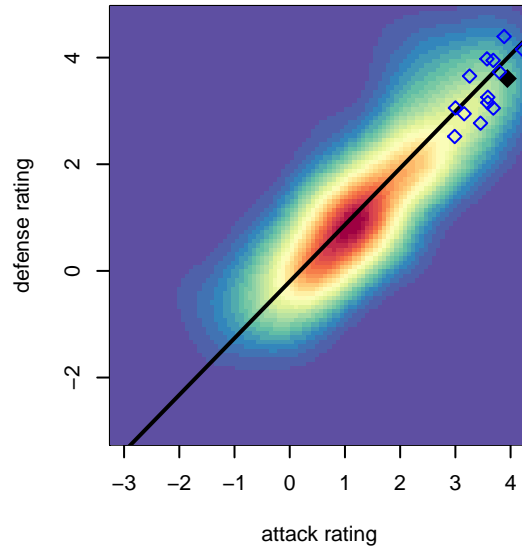

# Beach FC LB Gold G03

, CAS  
 G03 total strength=1889  
 attack=51.5 defense=36.85  
 notes= Demelo 2016

alt names used:  
 Beach FC LB G03–Demelo  
 BEACH FC LB GOLD DEMELO (CAS)

Venues played:  
 2016 FWRL CAS G03  
 2016 Surf Cup Super Black U14

**Beach FC LB Gold G03**  
 Dots are actual minus expected GF (blue circles) and GA (red triangles).  
 Blue line is smoothed change in attack strength. Red is smoothed change in defense strength.

**attack and defense variance (black dot)  
relative to other teams  
and top 10 in region**

**attack and defense rating  
relative to others at age  
and all opponents in last 13 months**

**attack and defense rating  
relative to others at age  
and all opponents in last 13 months**

**Performance relative to 13 month average**

**Performance relative to 13 month average**

Distribution of opponents  
Red = Lose zone, Blue = Win zone, Green = Even  
Black line separates win/lose zones

lot. A=Neither has attack advantage, B=Opponent has both attack and defense advantage, C=Opponent has both attack and defense disadvantage, D=Both have