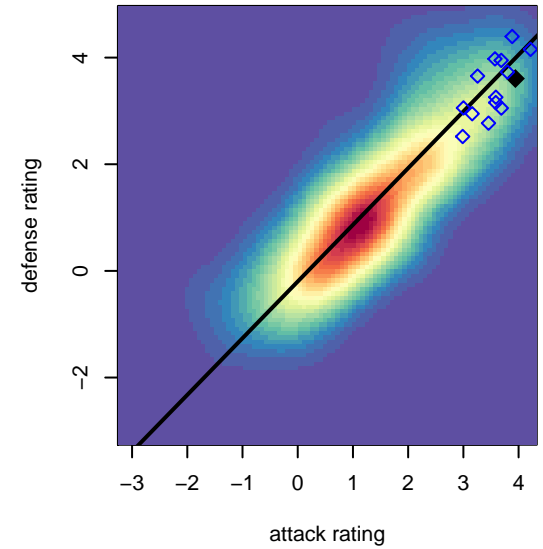

# Beach FC LB Gold G03

, CAS  
 G03 total strength=1889  
 attack=51.5 defense=36.85  
 notes= Demelo 2016

alt names used:  
 Beach FC LB G03–Demelo  
 BEACH FC LB GOLD DEMELO (CAS)

Venues played:  
 2016 FWRL CAS G03  
 2016 Surf Cup Super Black U14

**Beach FC LB Gold G03**  
 Dots are actual minus expected GF (blue circles) and GA (red triangles).  
 Blue line is smoothed change in attack strength. Red is smoothed change in defense strength.

**attack and defense variance (black dot)  
relative to other teams  
and top 10 in region**

**attack and defense rating  
relative to others at age  
and all opponents in last 13 months**

**attack and defense rating  
relative to others at age  
and all opponents in last 13 months**

**Performance relative to 13 month average**

**Performance relative to 13 month average**

Distribution of opponents  
Red = Lose zone, Blue = Win zone, Green = Even  
Black line separates win/lose zones

lot. A=Neither has attack advantage, B=Opponent has both attack and defense advantage, C=Opponent has both attack and defense disadvantage, D=Both have